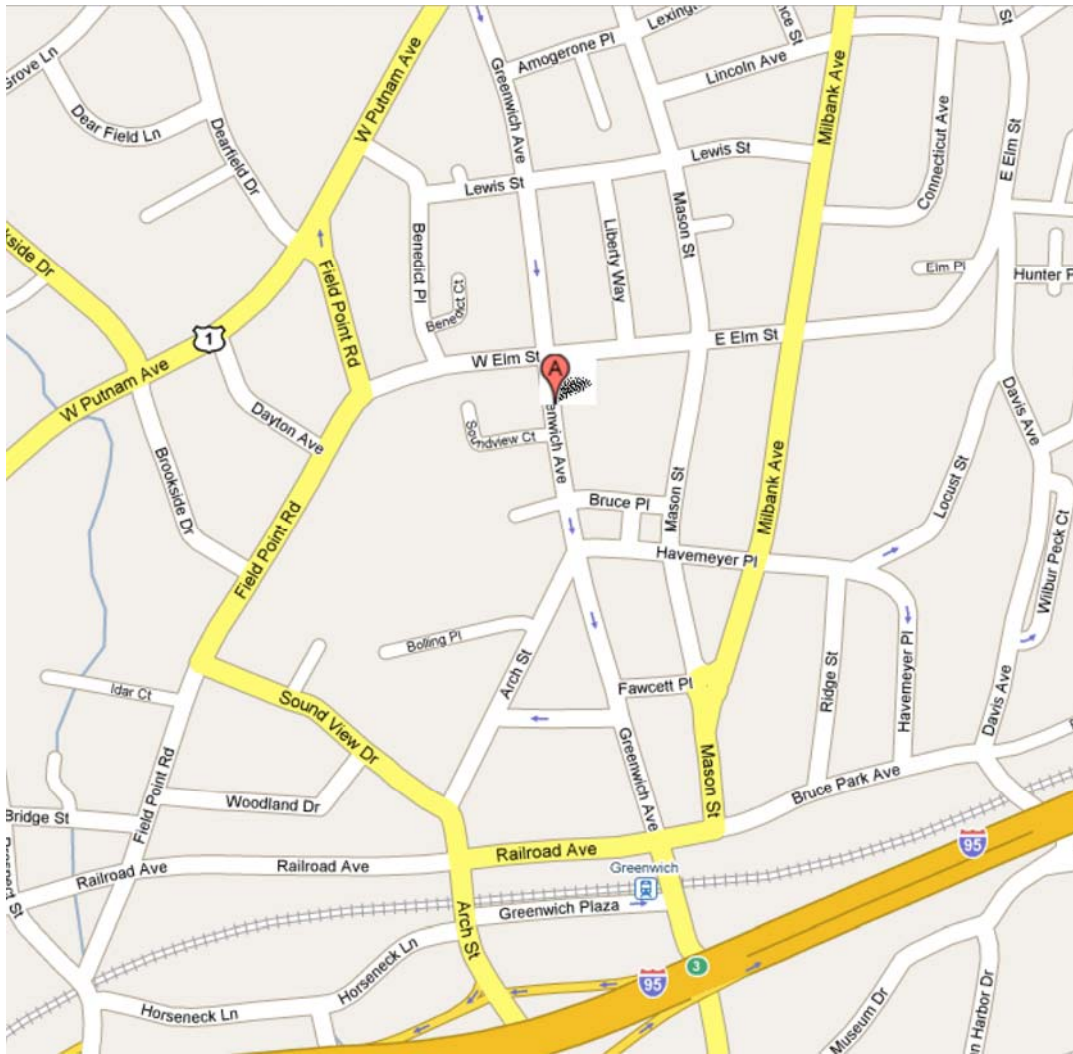

MORELLO

BISTRO

DIRECTIONS TO MORELLO BISTRO

253 Greenwich Ave.
Greenwich, CT 06830
(203) 661-3443

Southbound – 95

- Take exit number **3 -ARCH ST-** toward GREENWICH.
- Turn **RIGHT** onto **ARCH ST**.
- Bear **LEFT** and go onto **SOUND VIEW DR**. (Lexus dealer is on the right)
- Turn **RIGHT** onto **FIELD POINT RD**.
- Turn **SLIGHT RIGHT** onto **W ELM ST**.
- Turn **RIGHT** onto **GREENWICH AVE**.
- We are located at **253 GREENWICH AVE** – We are located right next to Shoes N More.

Northbound - 95

- Take exit number **3-ARCH ST** - toward GREENWICH.
- Turn **LEFT** onto **ARCH ST**.
- Bear **LEFT** and go onto **SOUND VIEW DR**. (Lexus dealer is on the right)
- Turn **RIGHT** onto **FIELD PT RD**.
- Turn **SLIGHT RIGHT** onto **W ELM ST**.
- Turn **RIGHT** onto **GREENWICH AVE**.
- We are located at **253 GREENWICH AVE** - We are on the left next to Shoes N More.